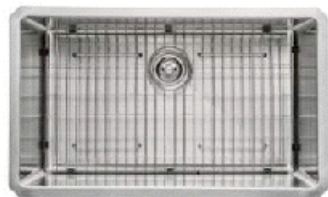

SOUTH
FINISHES

01. Exterior Door

02. Interior Shaker Style Door

03. 80" Electric LED Fireplace

04. Interior Door Handle

05. Master Closet Wall Safe

06. Italian Range for Unit Type C only

07. KitchenAid Appliances

09. Solid Pre-Finished Harwood Floor Color Options

10. Kraus Kitchen Sink, Kitchen Faucet

11. Bathroom Faucets, Tub and Sink

SKYLAND
VILLAGE