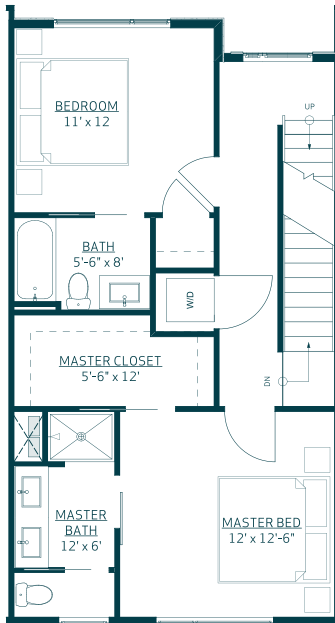

SOUTH
UNIT PLAN

A

3 Bedrooms
4 Baths
1835 SQ. FT.
2 Car Attached
Roof Deck - Hot Tub Ready

SKYLAND
VILLAGE

LEVEL 01

LEVEL 02

LEVEL 03

LEVEL 04