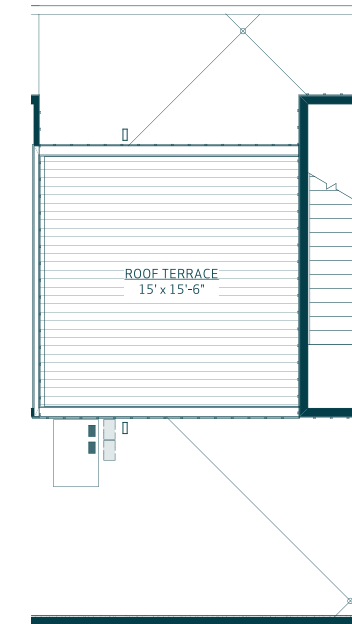

SOUTH
UNIT PLAN

A

3 Bedrooms
4 Baths
1835 SQ. FT.
2 Car Attached
Roof Deck - Hot Tub Ready

SKYLAND
VILLAGE

LEVEL 01

LEVEL 02

LEVEL 03

LEVEL 04