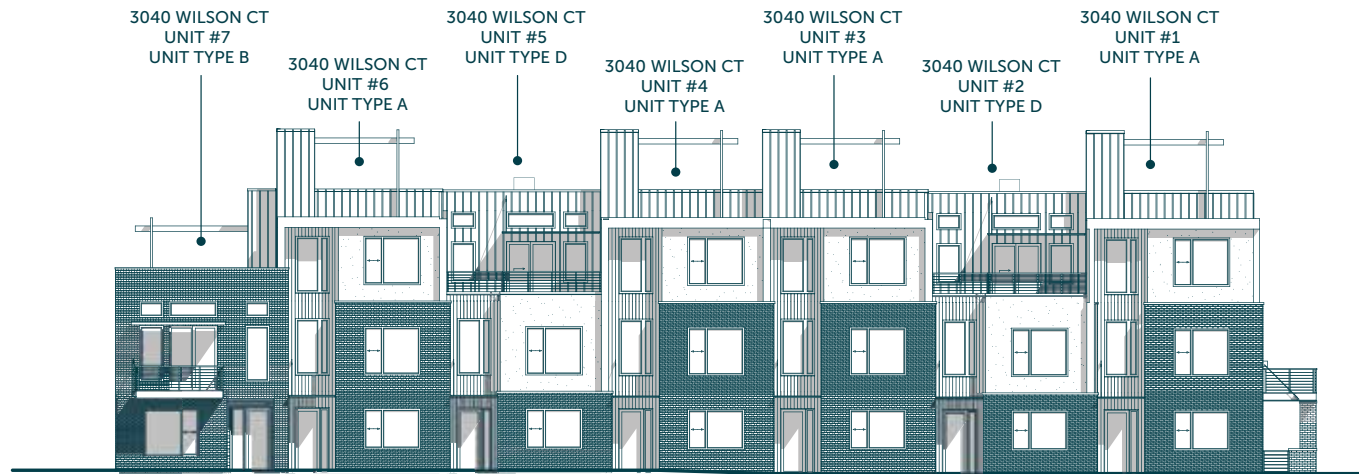

SOUTH
UNIT PLAN

A

3 Bedrooms
4 Baths
1835 SQ. FT.
2 Car Attached
Roof Deck - Hot Tub Ready

SKYLAND
VILLAGE

LEVEL 01

LEVEL 02

LEVEL 03

LEVEL 04

BUILDING 3040

SKYLAND
VILLAGE