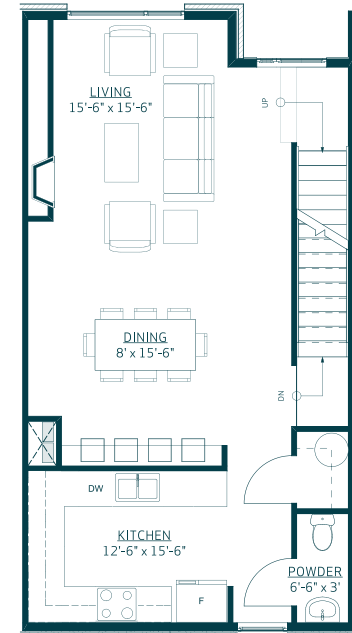

SOUTH
UNIT PLAN

A

3 Bedrooms
4 Baths
1835 SQ. FT.
2 Car Attached
Roof Deck - Hot Tub Ready

SKYLAND
VILLAGE

LEVEL 01

LEVEL 02

LEVEL 03

LEVEL 04