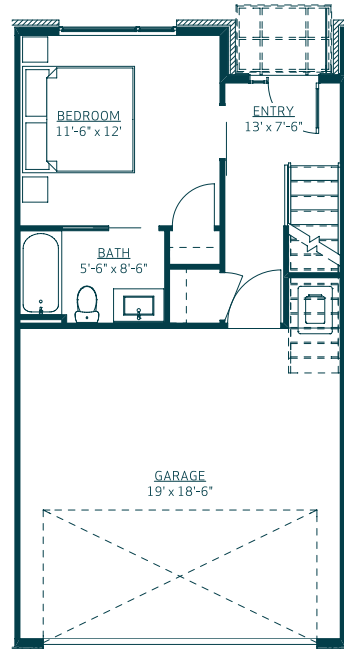

SOUTH
UNIT PLAN

A

3 Bedrooms
4 Baths
1835 SQ. FT.
2 Car Attached
Roof Deck - Hot Tub Ready

SKYLAND
VILLAGE

LEVEL 01

LEVEL 02

LEVEL 03

LEVEL 04