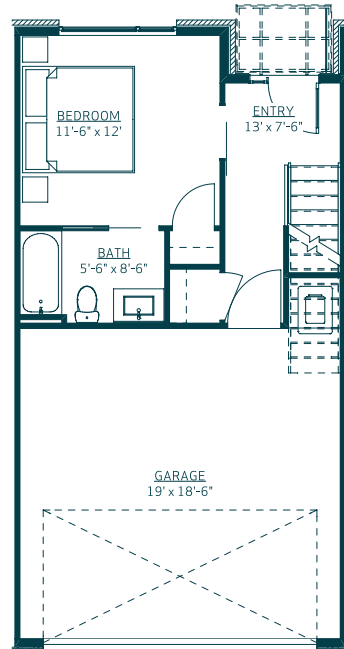

SOUTH  
UNIT PLAN

3 Bedrooms  
4 Baths  
1835 SQ. FT.  
2 Car Attached  
Roof Deck - Hot Tub Ready

SKYLAND  
VILLAGE

LEVEL 01

LEVEL 02

LEVEL 03

LEVEL 04

BUILDING 3038