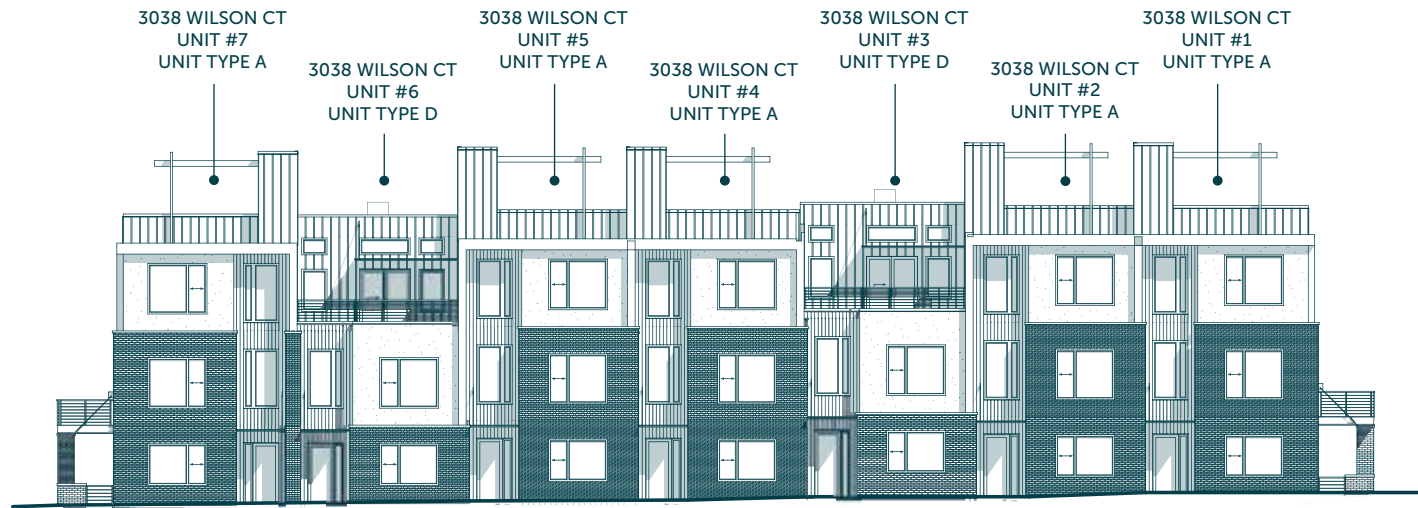

SOUTH  
UNIT PLAN

3 Bedrooms  
4 Baths  
1835 SQ. FT.  
2 Car Attached  
Roof Deck - Hot Tub Ready

SKYLAND  
VILLAGE

LEVEL 01

LEVEL 02

LEVEL 03

LEVEL 04

BUILDING 3038