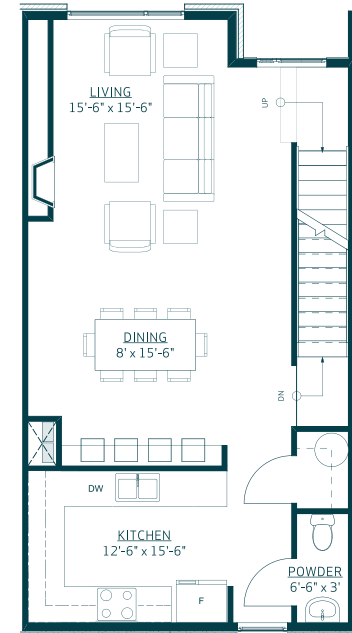

SOUTH  
UNIT PLAN

3 Bedrooms  
4 Baths  
1835 SQ. FT.  
2 Car Attached  
Roof Deck - Hot Tub Ready

SKYLAND  
VILLAGE

LEVEL 01

LEVEL 02

LEVEL 03

LEVEL 04

BUILDING 3038