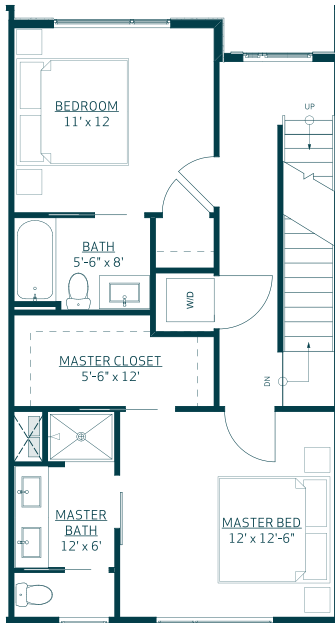

SOUTH  
UNIT PLAN

3 Bedrooms  
4 Baths  
1835 SQ. FT.  
2 Car Attached  
Roof Deck - Hot Tub Ready

SKYLAND  
VILLAGE

LEVEL 01

LEVEL 02

LEVEL 03

LEVEL 04

BUILDING 3038