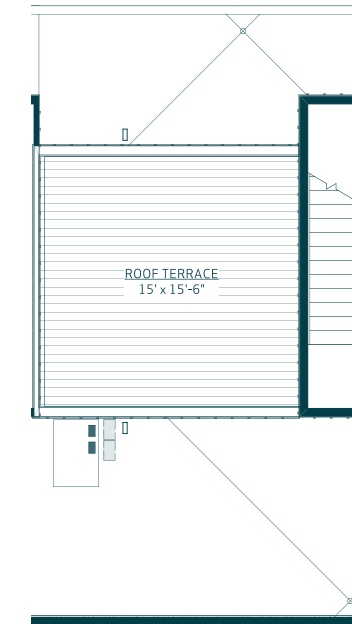

SOUTH  
UNIT PLAN

3 Bedrooms  
4 Baths  
1835 SQ. FT.  
2 Car Attached  
Roof Deck - Hot Tub Ready

SKYLAND  
VILLAGE

LEVEL 01

LEVEL 02

LEVEL 03

LEVEL 04

BUILDING 3038