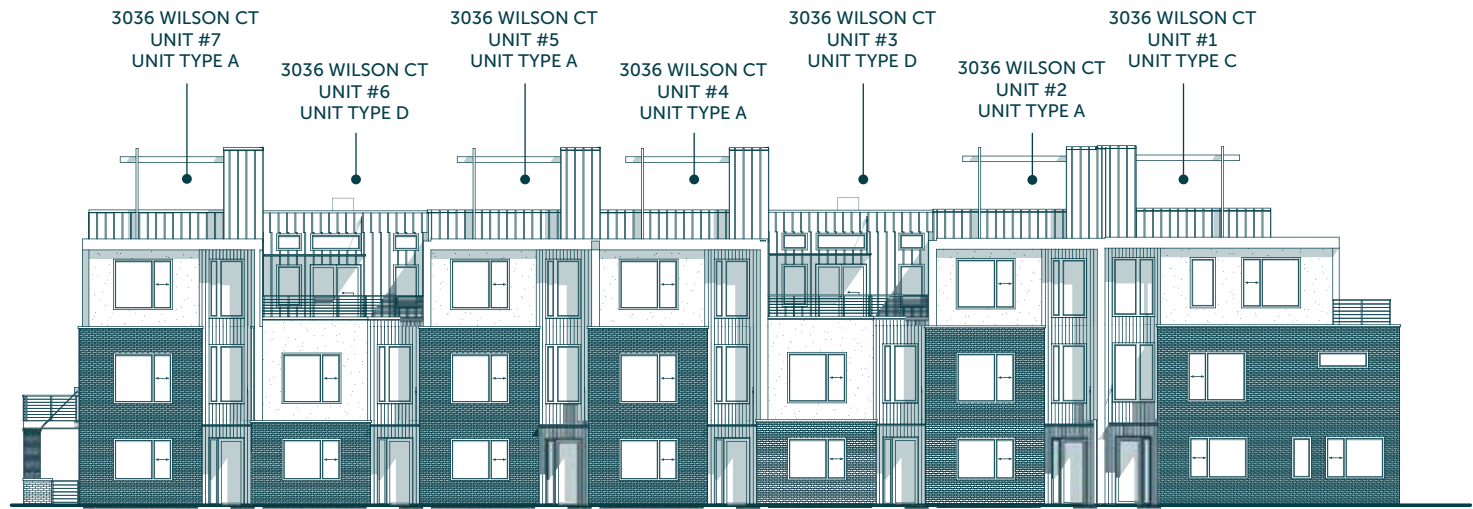

SOUTH
UNIT PLAN

4 Bedrooms
5 Baths
2544 SQ. FT.
2 Car Attached
Roof Deck - Hot Tub Ready

SKYLAND
VILLAGE

LEVEL 01

LEVEL 02

LEVEL 03

LEVEL 04

BUILDING 3036