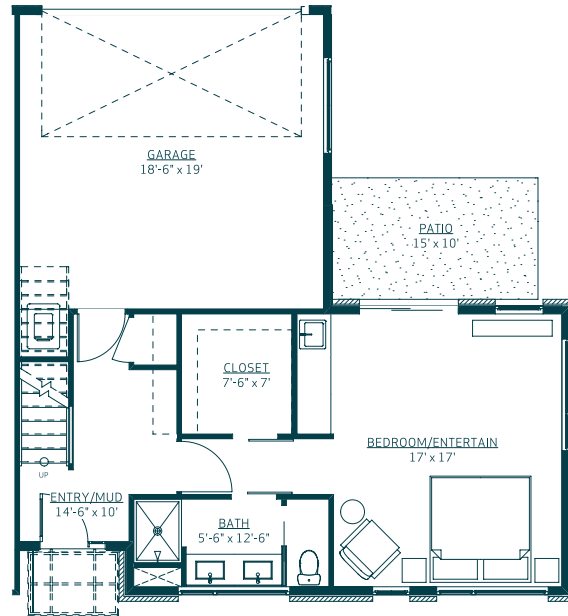

SOUTH
UNIT PLAN

4 Bedrooms
5 Baths
2544 SQ. FT.
2 Car Attached
Roof Deck - Hot Tub Ready

SKYLAND
VILLAGE

LEVEL 01

LEVEL 02

LEVEL 03

LEVEL 04

BUILDING 3036