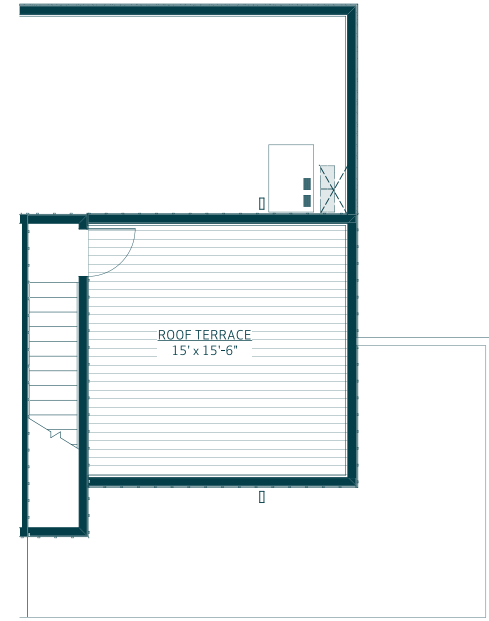

SOUTH
UNIT PLAN

4 Bedrooms
5 Baths
2544 SQ. FT.
2 Car Attached
Roof Deck - Hot Tub Ready

SKYLAND
VILLAGE

LEVEL 01

LEVEL 02

LEVEL 03

LEVEL 04

BUILDING 3036