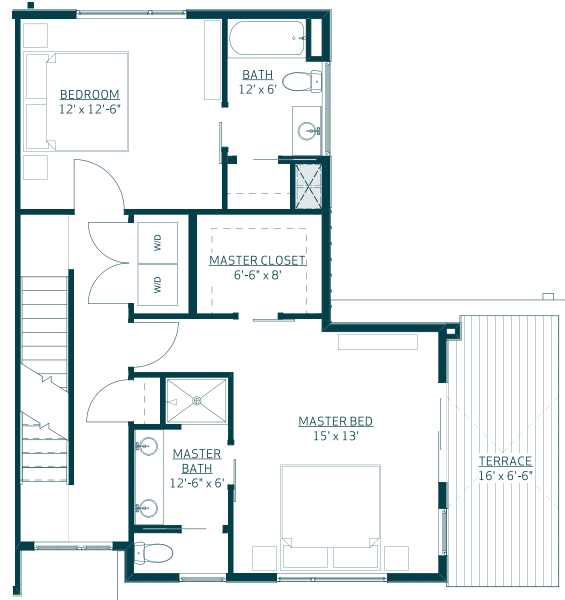

SOUTH
UNIT PLAN

4 Bedrooms
5 Baths
2544 SQ. FT.
2 Car Attached
Roof Deck - Hot Tub Ready

SKYLAND
VILLAGE

LEVEL 01

LEVEL 02

LEVEL 03

LEVEL 04

BUILDING 3036