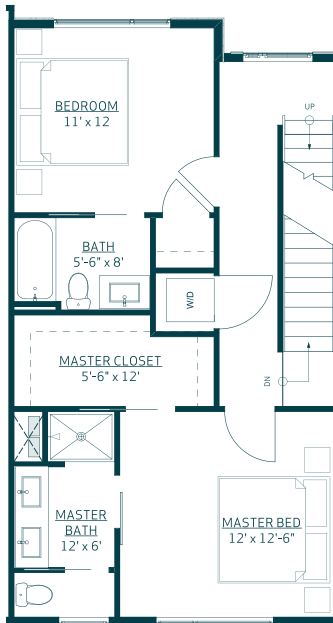

SOUTH
UNIT PLAN

3 Bedrooms
4 Baths
1835 SQ. FT.
2 Car Attached
Roof Deck - Hot Tub Ready

SKYLAND
VILLAGE

LEVEL 01

LEVEL 02

LEVEL 03

LEVEL 04

BUILDING 3036