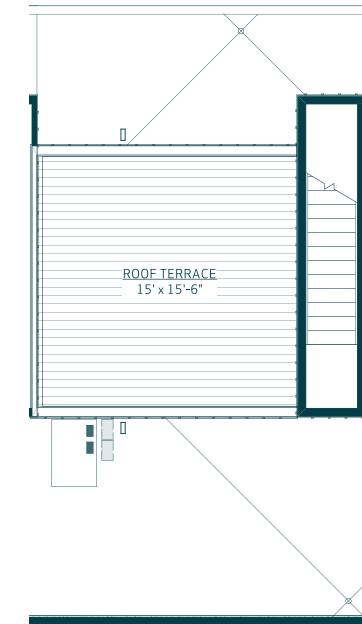

SOUTH
UNIT PLAN

3 Bedrooms
4 Baths
1835 SQ. FT.
2 Car Attached
Roof Deck - Hot Tub Ready

SKYLAND
VILLAGE

LEVEL 01

LEVEL 02

LEVEL 03

LEVEL 04

BUILDING 3036