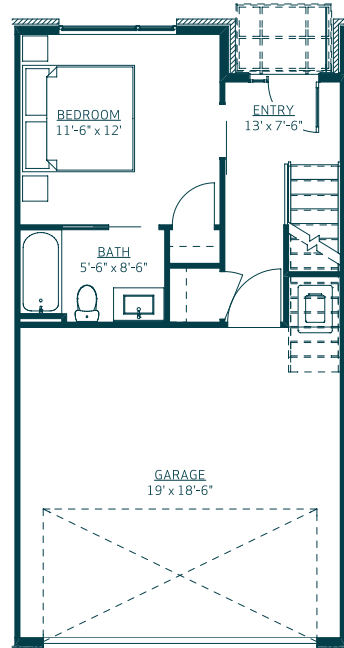

SOUTH
UNIT PLAN

3 Bedrooms
4 Baths
1835 SQ. FT.
2 Car Attached
Roof Deck - Hot Tub Ready

SKYLAND
VILLAGE

LEVEL 01

LEVEL 02

LEVEL 03

LEVEL 04

BUILDING 3036