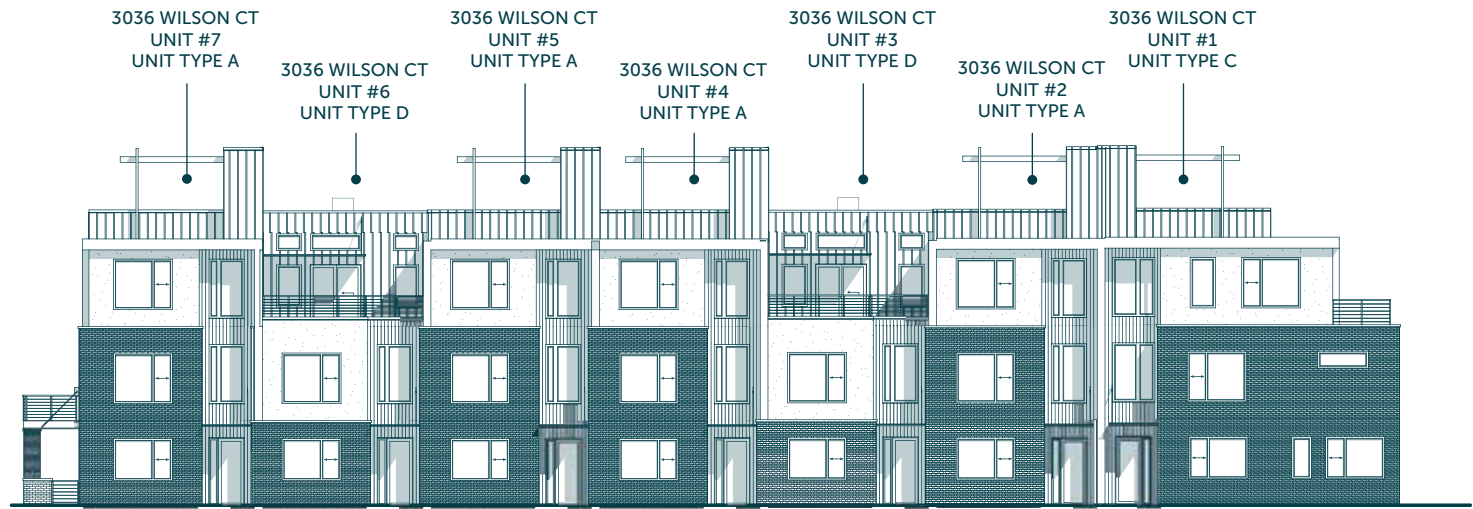

SOUTH
UNIT PLAN

3 Bedrooms
4 Baths
1835 SQ. FT.
2 Car Attached
Roof Deck - Hot Tub Ready

SKYLAND
VILLAGE

LEVEL 01

LEVEL 02

LEVEL 03

LEVEL 04

BUILDING 3036