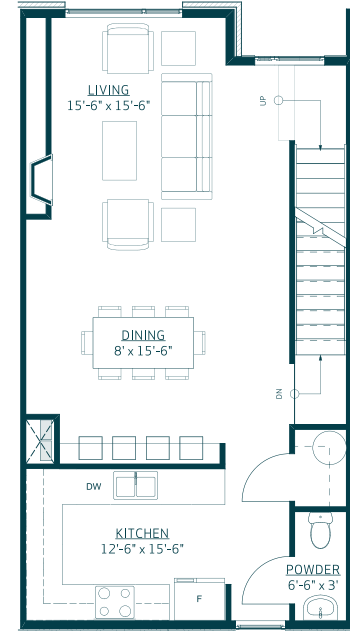

SOUTH
UNIT PLAN

3 Bedrooms
4 Baths
1835 SQ. FT.
2 Car Attached
Roof Deck - Hot Tub Ready

SKYLAND
VILLAGE

LEVEL 01

LEVEL 02

LEVEL 03

LEVEL 04

BUILDING 3036